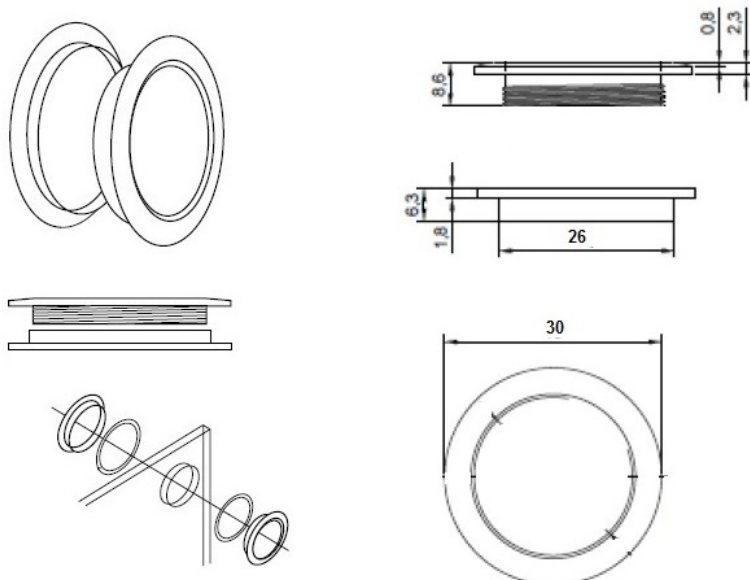

# PRODUCT SHEET

**Description:**

Glass Door Pull, Brass,  $\varnothing 30 \times 9$ mm, Bore 25mm, Chrome Plated

**Item number:**

17.40.100-1

Units	Box	Carton	HS Code	Barcode
Pcs.	1	300	8302420090	 5704866479578